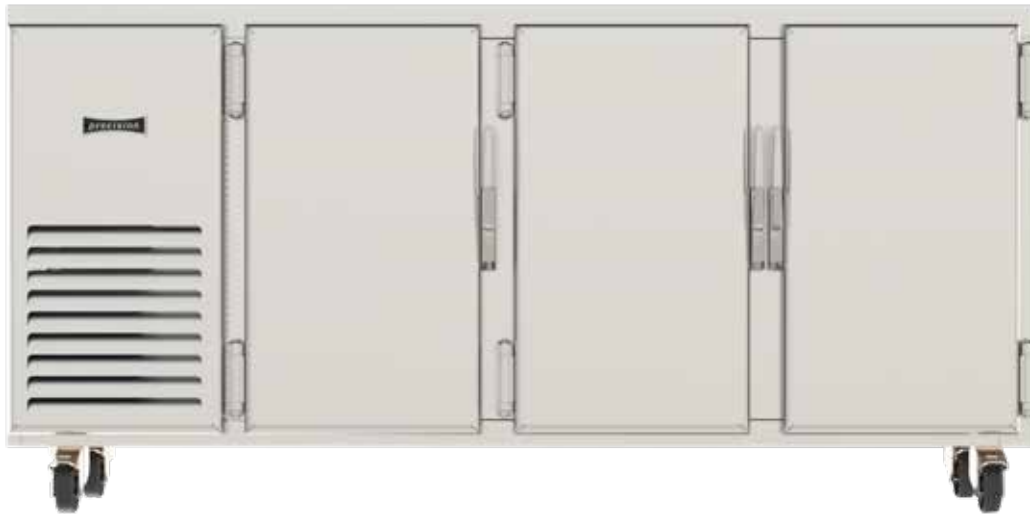

BBS220

Two door back bar

Dimensions W x D x H (mm)	1430 x 546 x 845
Shelf Size (mm)	426 x 369
Number of shelves	4
Temperature range	+3/15°C

BBS320

Three door back bar

Dimensions	
W x D x H (mm)	1930 x 546 x 845
Shelf Size (mm)	454 x 369
Number of shelves	6
Temperature range	+3/15°C

BBS420

Four door back bar

Dimensions W x D x H (mm)	2430 x 546 x 845
Shelf Size (mm)	465 x 369
Number of shelves	8
Temperature range	+3/15°C

Standard features:

- Stainless steel interior and exterior finish
- Built-in air rear duct for even temperature distribution
- Zero ODP injected polyurethane insulation
- Electronic Controller with LED Display discreetly positioned inside the cabinet for ease of access
- Automatic defrost
- Rifle bore coated evaporators
- Retro styled ultra heavy duty chrome handles and hinges
- Condensing unit safety system to protect compressor from blocked condensers