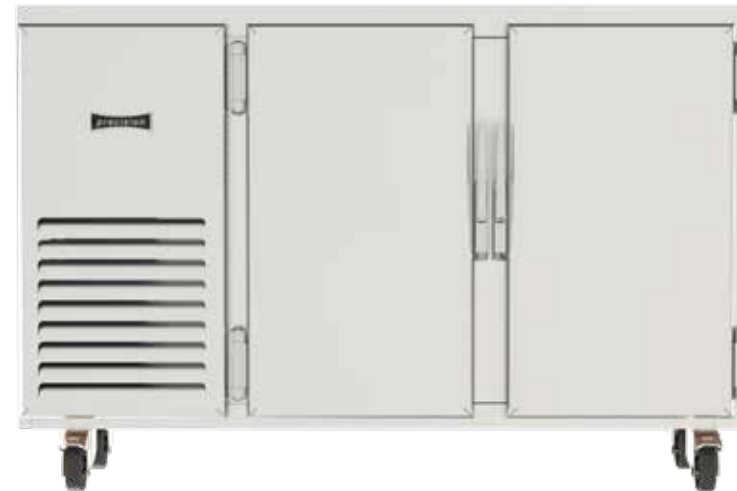

BBS220

Two door back bar

Dimensions W x D x H (mm)	1430 x 546 x 845
Shelf Size (mm)	426 x 369
Number of shelves	4
Temperature range	+3/15°C